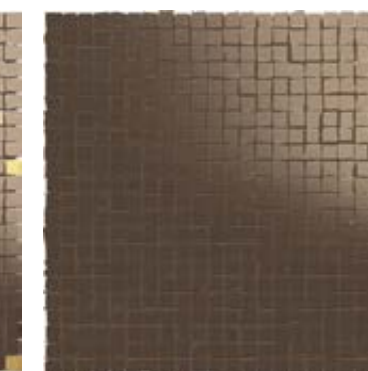

I30K86A MOSAICO DETAILS BROWN-ORO 31,5x31,5

I30K86 MOSAICO DETAILS BROWN 31,5x31,5

62